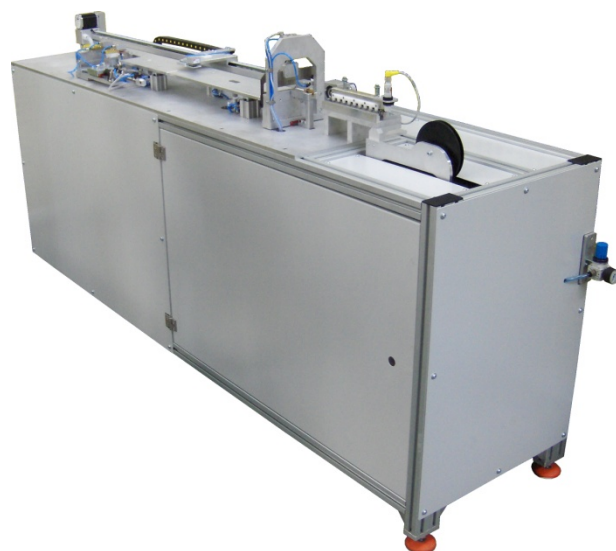

RIBBON CUTTING RC05A

Type : RIBBON CUTTING RC05A
Year of construction : 2008

TECHNICAL DATA

- Ribbon length: 1100mm max
- Power: 1 Kw
- Air Consumption: 20 l/min

PV MODULE EQUIPMENT