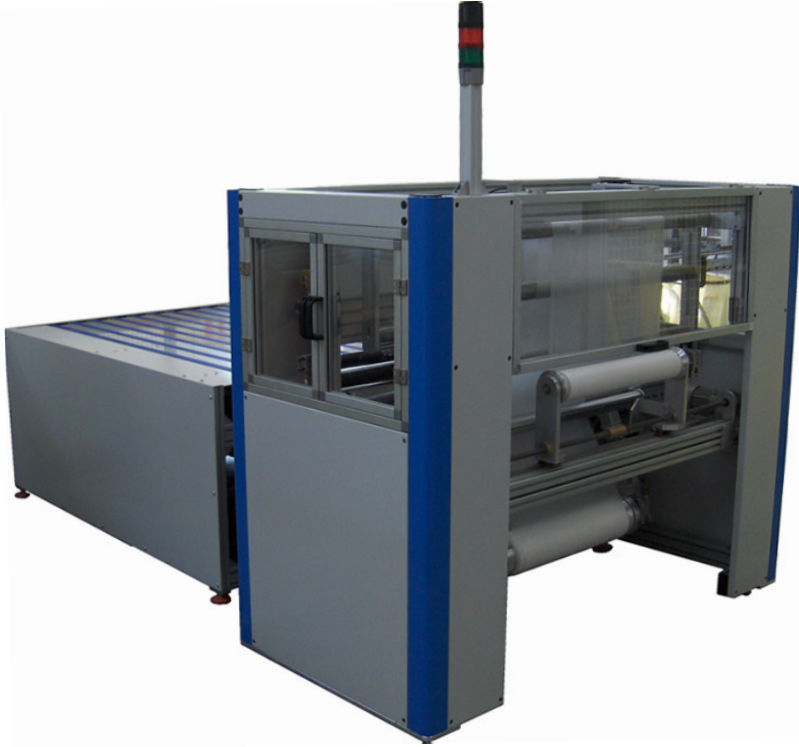

AUTOMATIC FILM CUTTING FC200A

Type : FILMCUTTING FC200A
Year of construction : 2008

TECHNICAL DATA

- Module size: 2050 mm x 1050 mm
- Power: 2,5 Kw
- Air Consumption: 100 l/min

PV MODULE EQUIPMENT